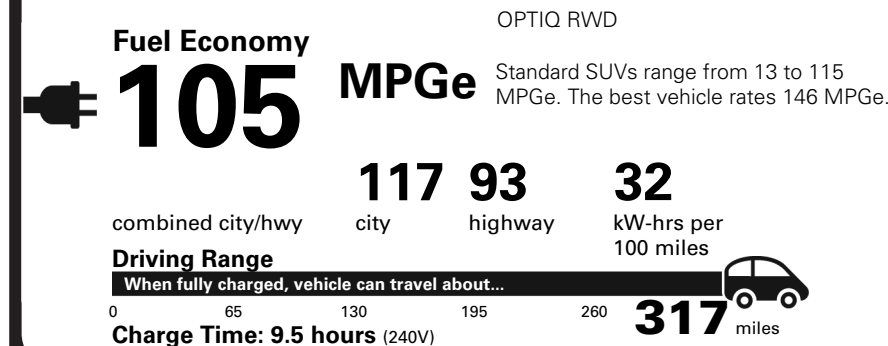

MANUFACTURER'S SUGGESTED RETAIL PRICE

STANDARD VEHICLE PRICE \$50,900.00

OPTIONS & PRICING

OPTIONS INSTALLED BY THE MANUFACTURER (MAY REPLACE STANDARD EQUIPMENT SHOWN)

VIBRANT WHITE TRICOAT	1,325.00
TOTAL OPTIONS	\$1,325.00
TOTAL VEHICLE & OPTIONS	\$52,225.00
DESTINATION CHARGE	1,795.00

TOTAL VEHICLE PRICE* \$54,020.00

EPA DOT Fuel Economy and Environment

Electric Vehicle

You save \$4,500
in fuel costs over 5 years compared to the average new vehicle.

Annual fuel COST \$800

Actual results will vary for many reasons, including driving conditions and how you drive and maintain your vehicle. The average new vehicle gets 29 MPG and costs \$8,500 to fuel over 5 years. Cost estimates are based on 15,000 miles per year at \$0.17 per kW-hr. MPGe is miles per gasoline gallon equivalent. Vehicle emissions are a significant cause of climate change and smog.