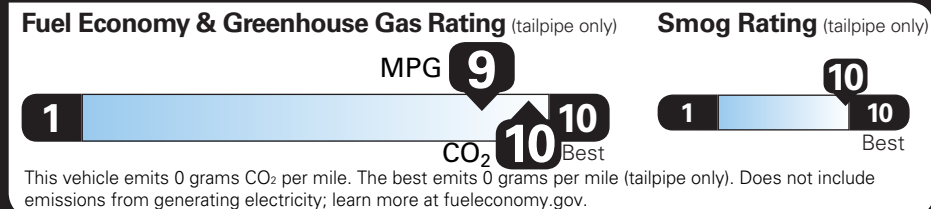

MANUFACTURER'S SUGGESTED RETAIL PRICE

STANDARD VEHICLE PRICE \$50,900.00

OPTIONS & PRICING

OPTIONS INSTALLED BY THE MANUFACTURER (MAY REPLACE STANDARD EQUIPMENT SHOWN)

VIBRANT WHITE TRICOAT	1,325.00
TOTAL OPTIONS	\$1,325.00
TOTAL VEHICLE & OPTIONS	\$52,225.00
DESTINATION CHARGE	1,795.00

TOTAL VEHICLE PRICE* \$54,020.00

EPA DOT Fuel Economy and Environment

Electric Vehicle

You save \$4,500
in fuel costs over 5 years compared to the average new vehicle.

Annual fuel COST \$800

Actual results will vary for many reasons, including driving conditions and how you drive and maintain your vehicle. The average new vehicle gets 29 MPG and costs \$8,500 to fuel over 5 years. Cost estimates are based on 15,000 miles per year at \$0.17 per kW-hr. MPGe is miles per gasoline gallon equivalent. Vehicle emissions are a significant cause of climate change and smog.